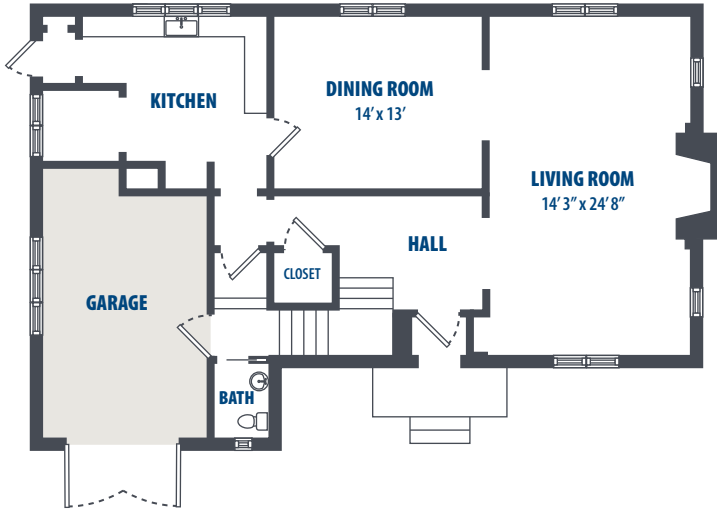

KEYPORT - KEF12 - QTRS P & Q & R

4 Bedroom | 2.5 Bath | 3333 Sq. Ft.*

4168 Greenfish Drive | Silverdale, WA 98315 | Phone: 360-447-5600

**All square footage is approximate.*