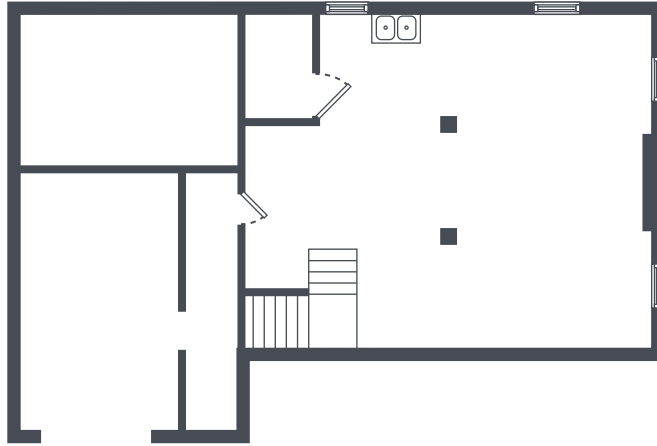

KEYPORT - KEF12 - QTRS P & Q & R

4 Bedroom | 2.5 Bath | 3333 Sq. Ft.*

4168 Greenfish Drive | Silverdale, WA 98315 | Phone: 360-447-5600

**All square footage is approximate.*