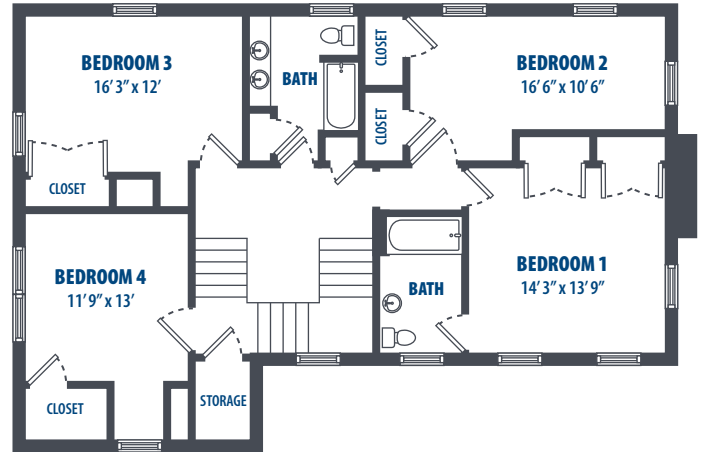

KEYPORT - KEF12 - QTRS P & Q & R

4 Bedroom | 2.5 Bath | 3333 Sq. Ft.*

4168 Greenfish Drive | Silverdale, WA 98315 | Phone: 360-447-5600

**All square footage is approximate.*