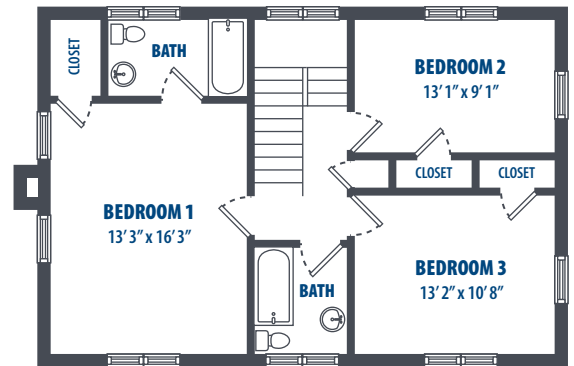

KEYPORT

HUNT MILITARY COMMUNITY

KEYPORT - KEF13 - QTRS K & T & U & V

3 Bedroom | 1.5 Bath | 2360 Sq. Ft.*

4168 Greenfish Drive | Silverdale, WA 98315 | Phone: 360-447-5600

**All square footage is approximate.*