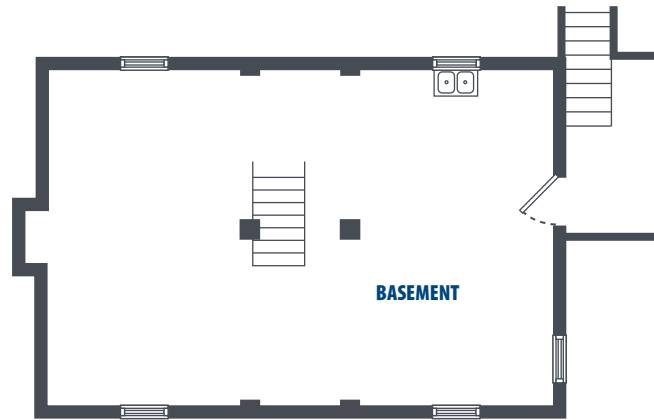

KEYPORT

HUNT MILITARY COMMUNITY

KEYPORT - KEF13 - QTRS K & T & U & V

3 Bedroom | 1.5 Bath | 2360 Sq. Ft.*

4168 Greenfish Drive | Silverdale, WA 98315 | Phone: 360-447-5600

**All square footage is approximate.*