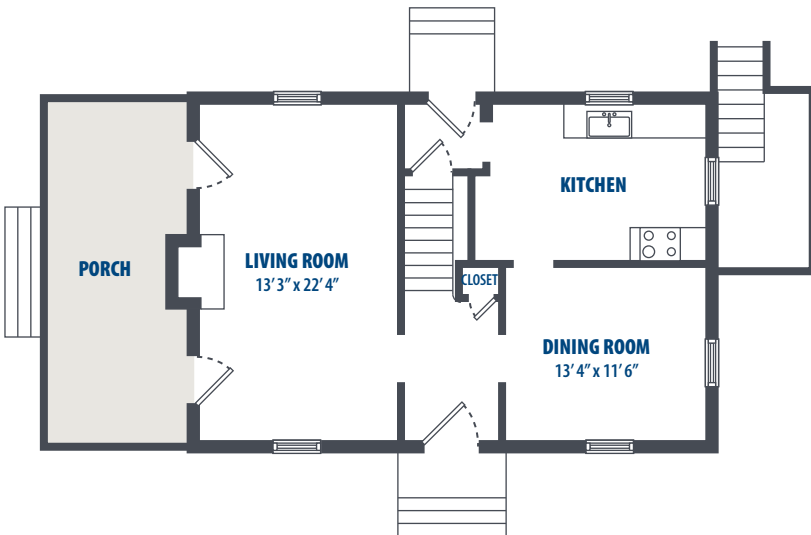

KEYPORT

HUNT MILITARY COMMUNITY

KEYPORT - KEF13 - QTRS K & T & U & V

3 Bedroom | 1.5 Bath | 2360 Sq. Ft.*

4168 Greenfish Drive | Silverdale, WA 98315 | Phone: 360-447-5600

**All square footage is approximate.*