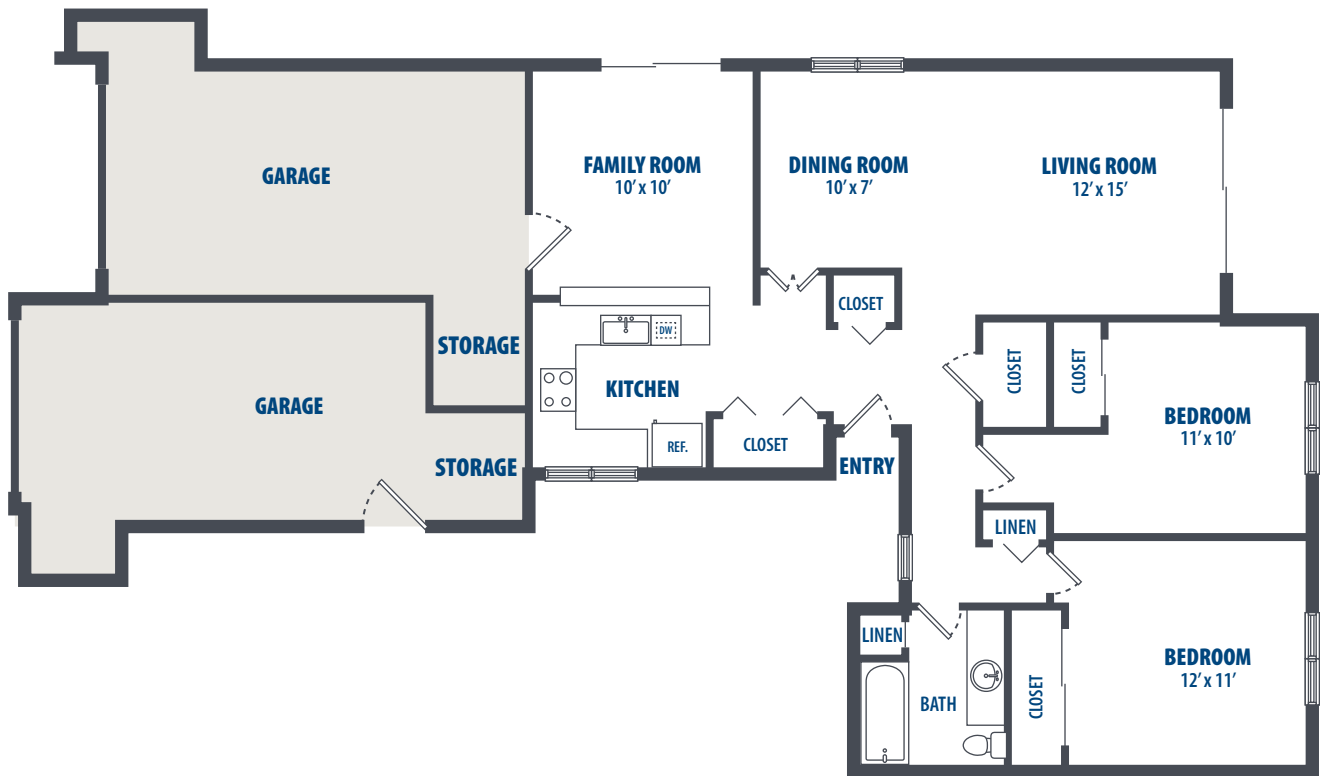

BANGOR CREEK - SE-1

2 Bedroom | 1 Bath | 4 Plex | 938 Sq. Ft.*

4168 Greenfish Drive | Silverdale, WA 98315 | Phone: 360-447-5600

**All square footage is approximate.*