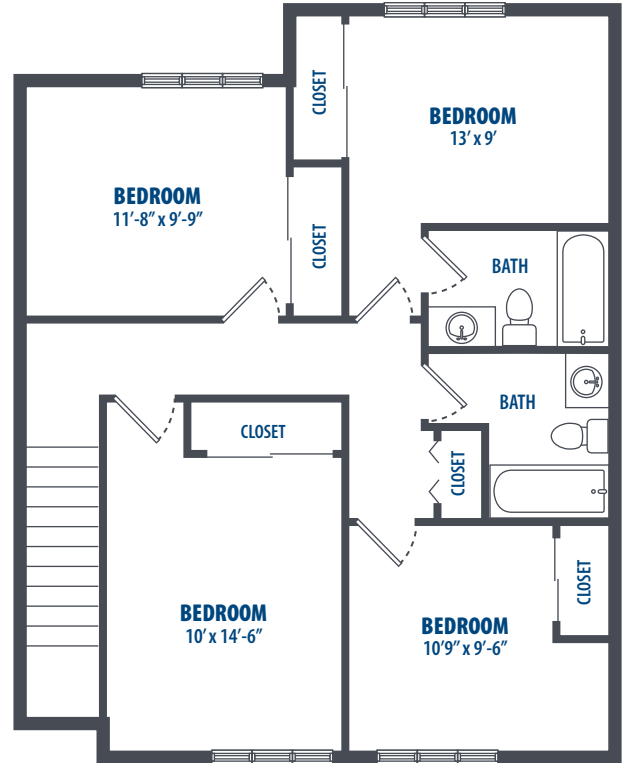

**CAPELIN**

4 Bedroom | 2.5 Bath | 1044 Sq. Ft.\*

**FIRST LEVEL**

**SECOND LEVEL**

4168 Greenfish Drive | Silverdale, WA 98315 | Phone: 360-447-5600

*\*All square footage is approximate.*