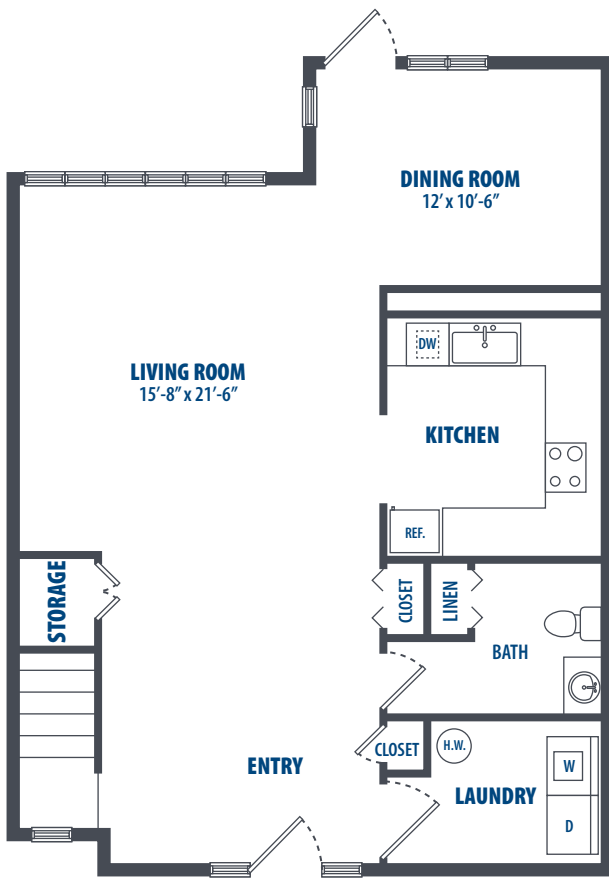

**CAPELIN**

4 Bedroom | 2.5 Bath | 1044 Sq. Ft.\*

**FIRST LEVEL**

**SECOND LEVEL**

4168 Greenfish Drive | Silverdale, WA 98315 | Phone: 360-447-5600

*\*All square footage is approximate.*