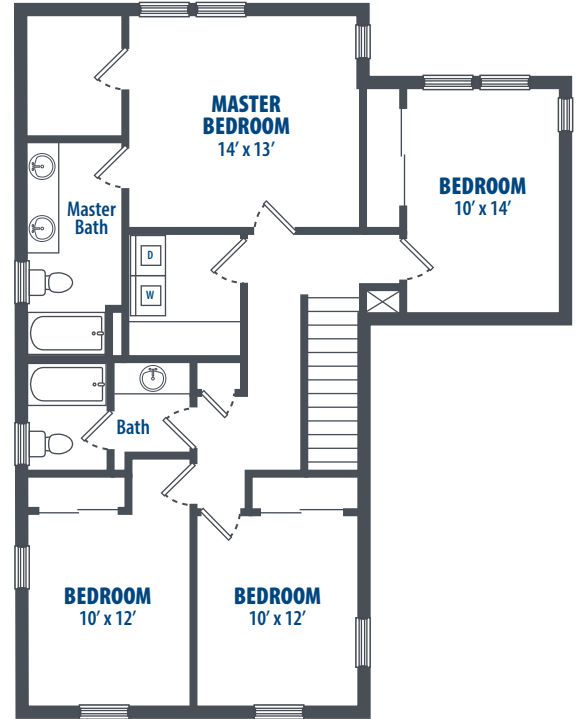

BANGOR VALLEY II - A4.2

4 Bedroom | 2.5 Bath | 2022 Sq. Ft.*

4168 Greenfish Drive | Silverdale, WA 98315 | Phone: 360-447-5600

**All square footage is approximate.*