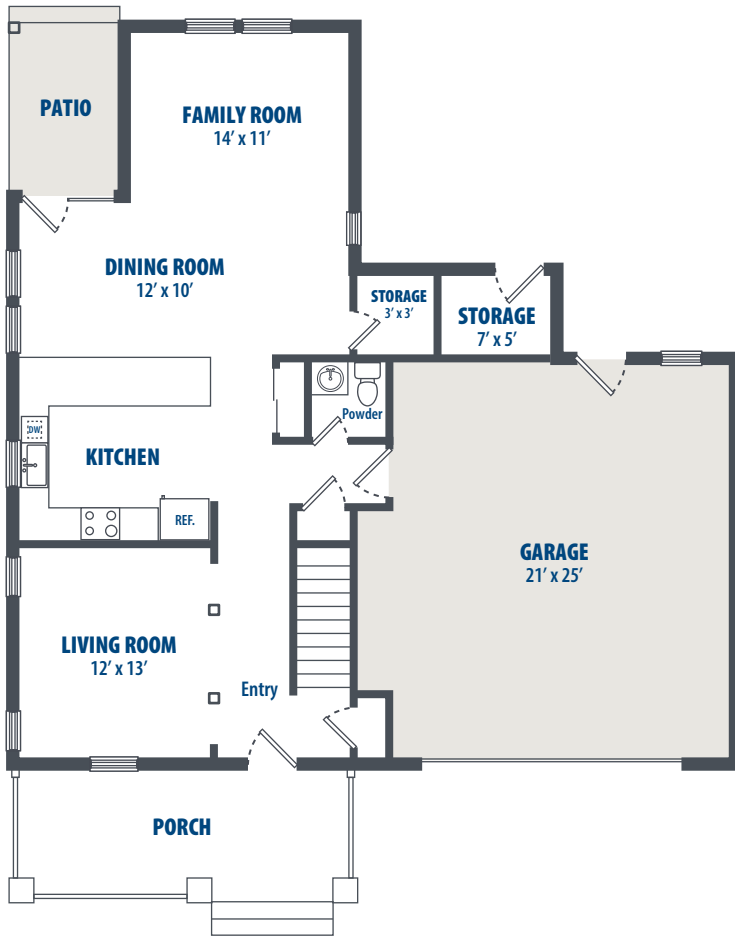

BANGOR VALLEY II - A4.2

4 Bedroom | 2.5 Bath | 2022 Sq. Ft.*

4168 Greenfish Drive | Silverdale, WA 98315 | Phone: 360-447-5600

**All square footage is approximate.*