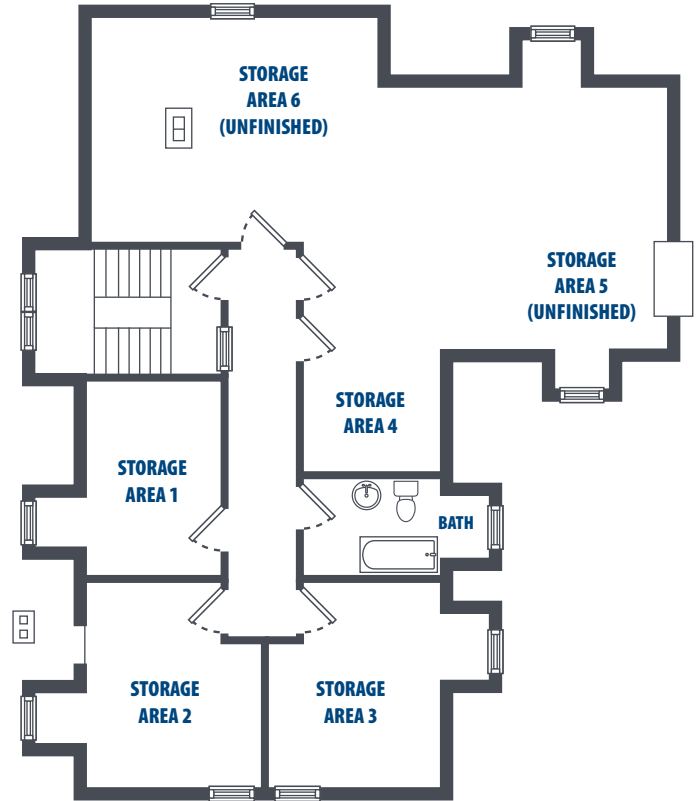

BREMERTON

HUNT MILITARY COMMUNITY

BREMERTON - 204 SOUTH DOYEN (QTRS M4-B)

3 Bedroom | 2 Bath | 2156 Sq. Ft.*

4168 Greenfish Drive | Silverdale, WA 98315 | Phone: 360-447-5600

**All square footage is approximate.*