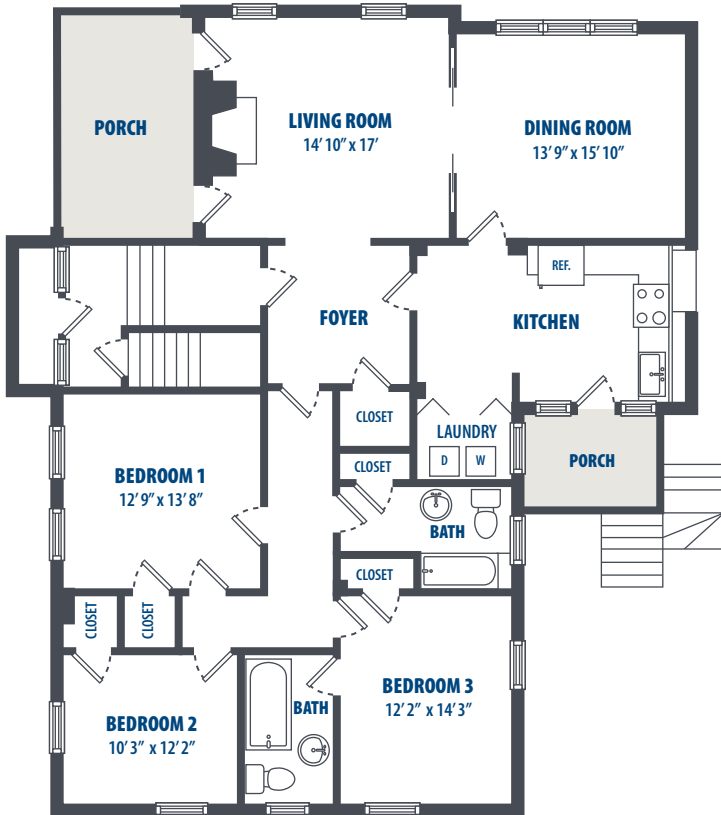

BREMERTON

HUNT MILITARY COMMUNITY

BREMERTON - 204 SOUTH DOYEN (QTRS M4-B)

3 Bedroom | 2 Bath | 2156 Sq. Ft.*

4168 Greenfish Drive | Silverdale, WA 98315 | Phone: 360-447-5600

**All square footage is approximate.*