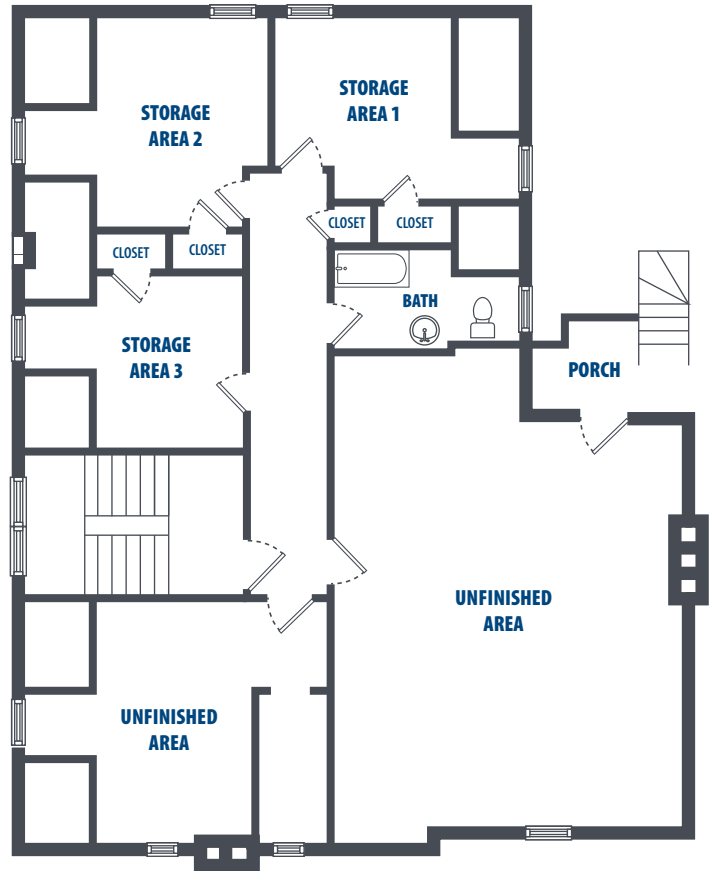

BREMERTON

HUNT MILITARY COMMUNITY

BREMERTON - 644 LONGSHAW (QTRS V-D)

3 Bedroom | 3 Bath | 1523 Sq. Ft.*

4168 Greenfish Drive | Silverdale, WA 98315 | Phone: 360-447-5600

**All square footage is approximate.*