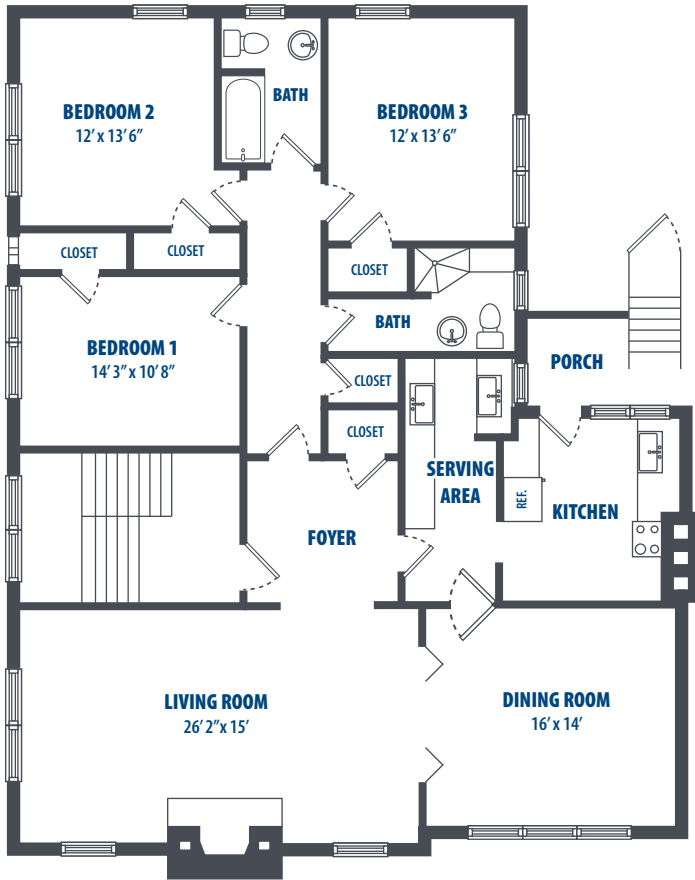

BREMERTON

HUNT MILITARY COMMUNITY

BREMERTON - 644 LONGSHAW (QTRS V-D)

3 Bedroom | 3 Bath | 1523 Sq. Ft.*

4168 Greenfish Drive | Silverdale, WA 98315 | Phone: 360-447-5600

**All square footage is approximate.*