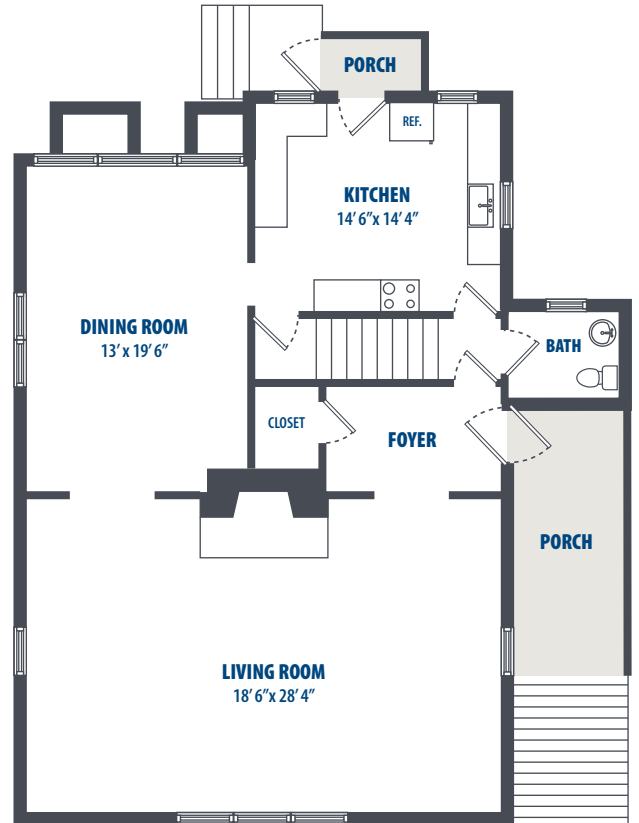

BREMERTON

HUNT MILITARY COMMUNITY

BREMERTON - 1400 DECATUR (QTRS L)

4 Bedroom | 2.5 Bath | 4095 Sq. Ft.*

4168 Greenfish Drive | Silverdale, WA 98315 | Phone: 360-447-5600

**All square footage is approximate.*