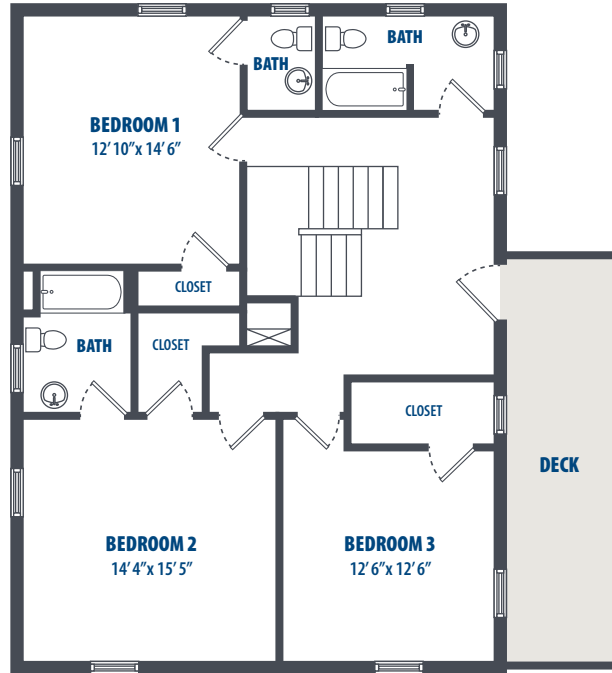

BREMERTON

HUNT MILITARY COMMUNITY

BREMERTON - 1400 DECATUR (QTRS L)

4 Bedroom | 2.5 Bath | 4095 Sq. Ft.*

4168 Greenfish Drive | Silverdale, WA 98315 | Phone: 360-447-5600

**All square footage is approximate.*