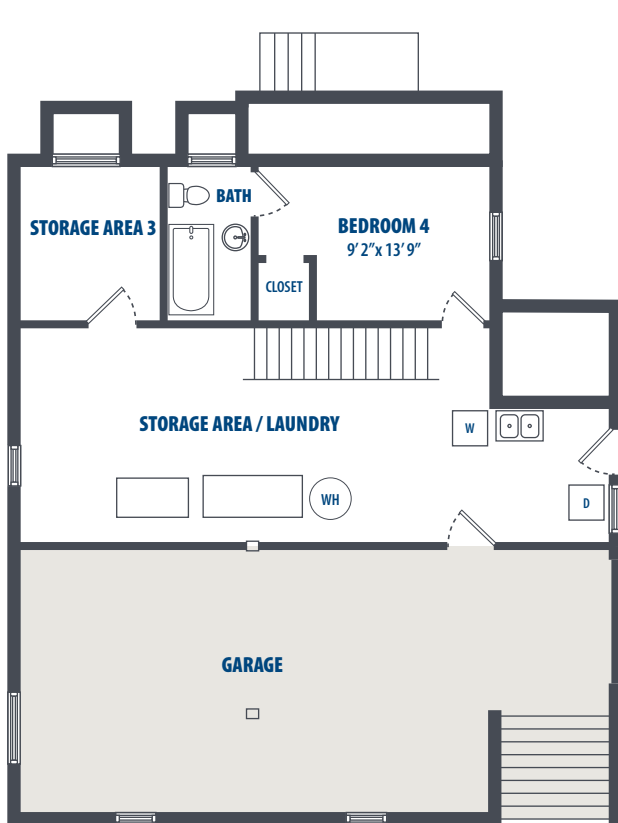

BREMERTON

HUNT MILITARY COMMUNITY

BREMERTON - 1400 DECATUR (QTRS L)

4 Bedroom | 2.5 Bath | 4095 Sq. Ft.*

4168 Greenfish Drive | Silverdale, WA 98315 | Phone: 360-447-5600

**All square footage is approximate.*