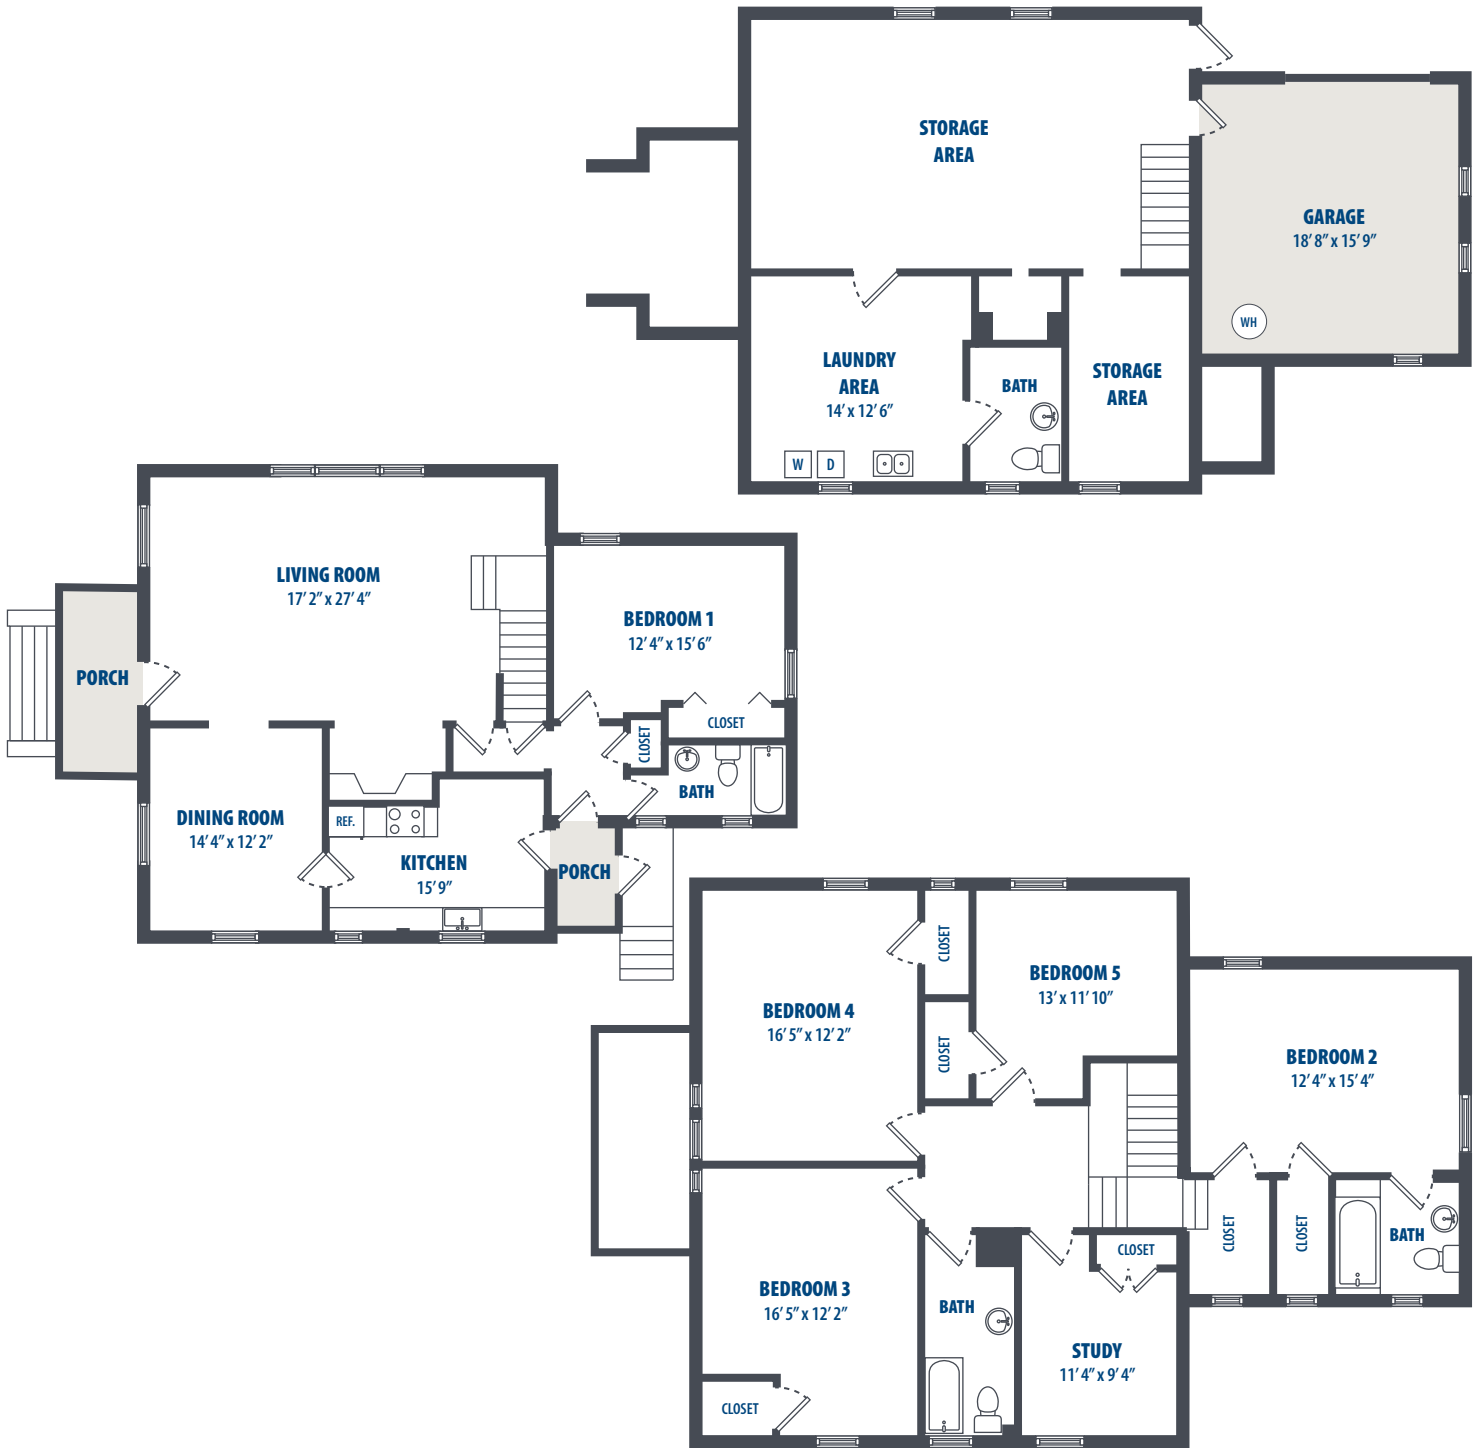

BREMERTON

HUNT MILITARY COMMUNITY

BREMERTON - 1432 DECATUR (QTRS K)

5 Bedroom | 4 Bath | 2298 Sq. Ft.*

4168 Greenfish Drive | Silverdale, WA 98315 | Phone: 360-447-5600

**All square footage is approximate.*