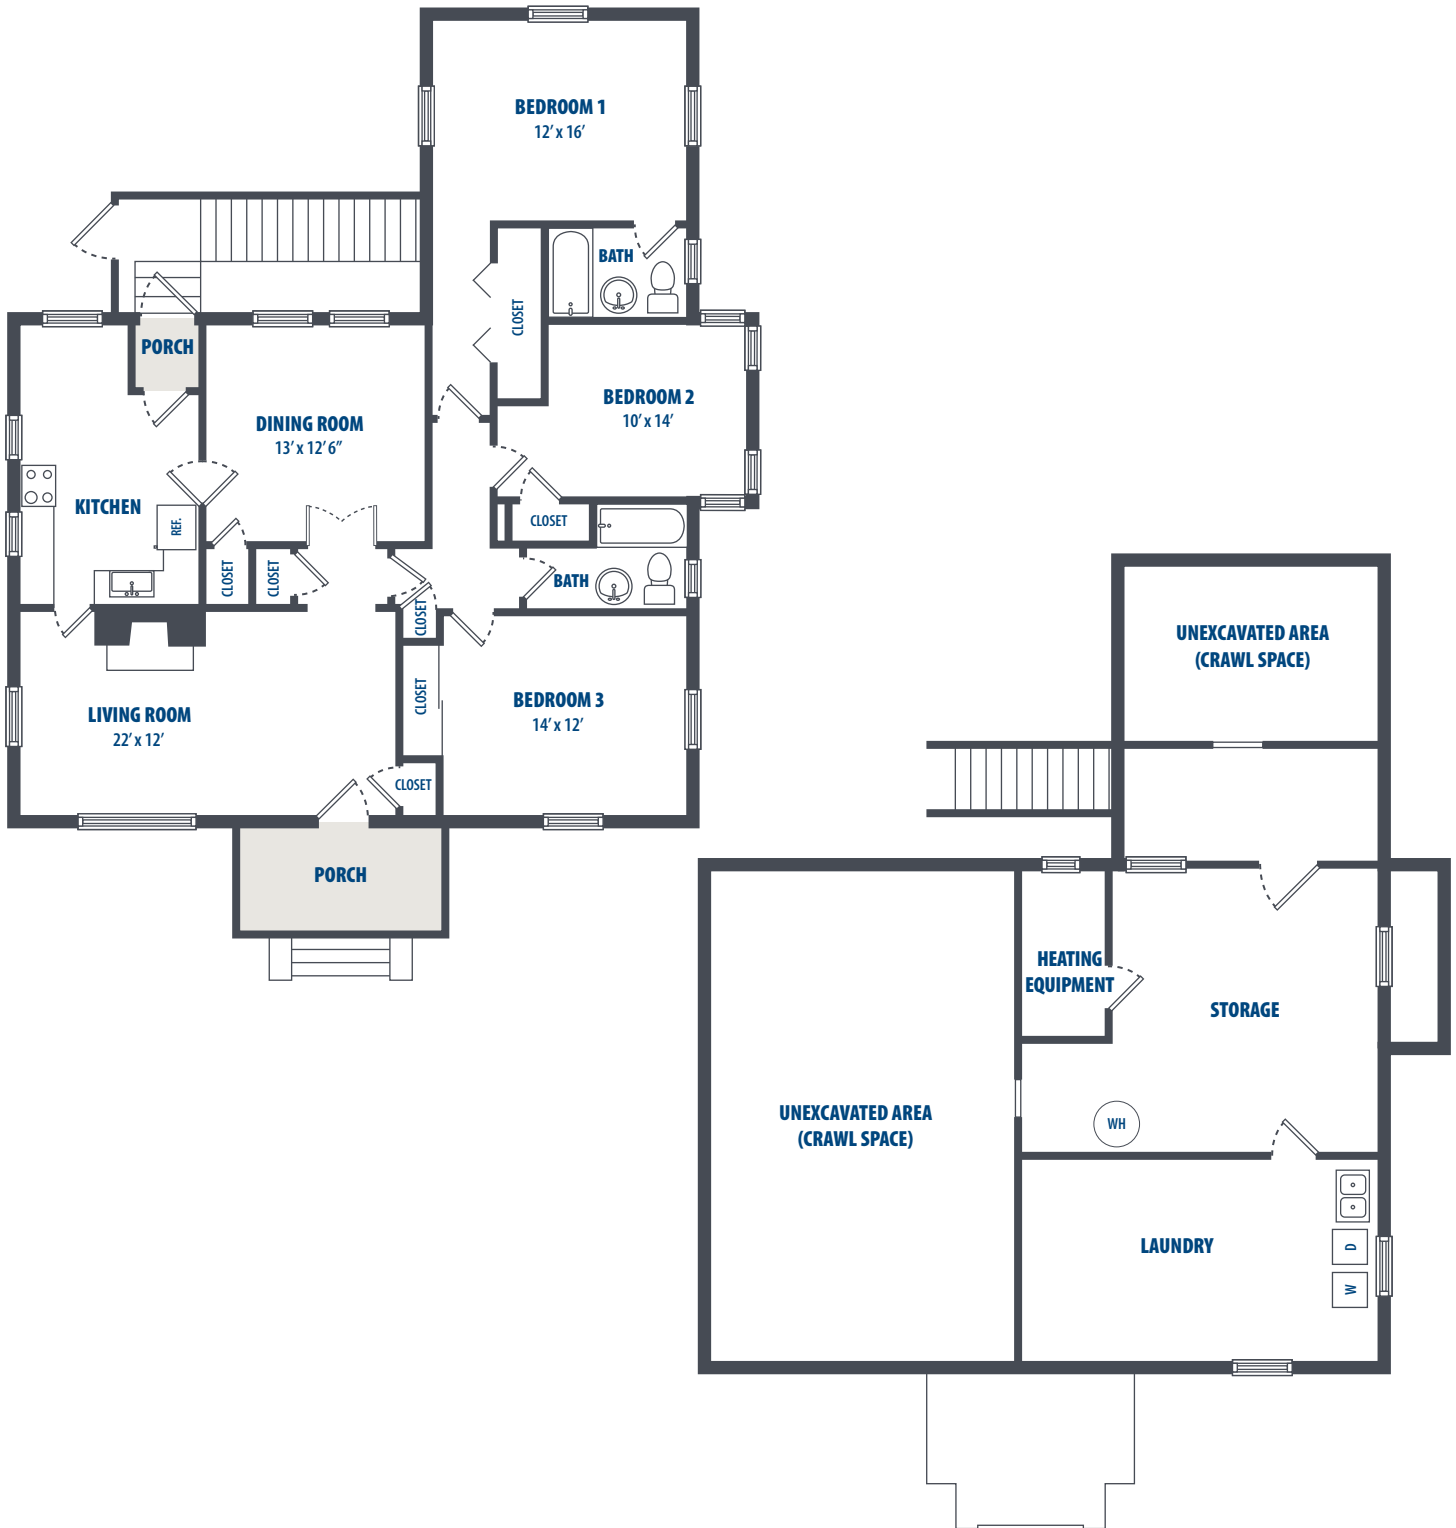

BREMERTON

HUNT MILITARY COMMUNITY

BREMERTON - 1619 MORONG (QTRS 133)

3 Bedroom | 2 Bath | 1432 Sq. Ft.*

4168 Greenfish Drive | Silverdale, WA 98315 | Phone: 360-447-5600

**All square footage is approximate.*