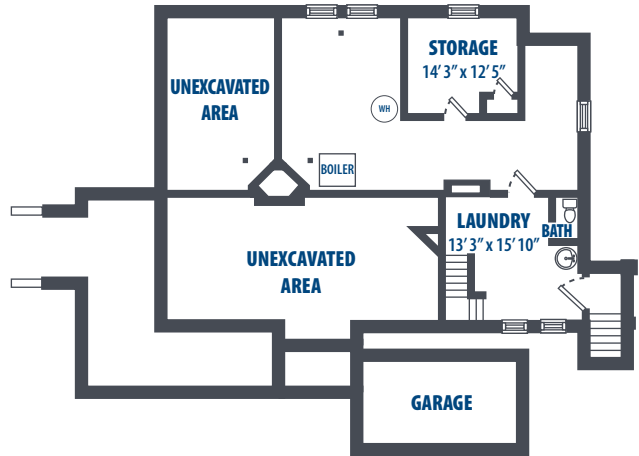

BREMERTON

HUNT MILITARY COMMUNITY

BREMERTON - 1408 DECATUR (QTRS A)

6 Bedroom | 4.5 Bath | 3731 Sq. Ft.*

4168 Greenfish Drive | Silverdale, WA 98315 | Phone: 360-447-5600

**All square footage is approximate.*