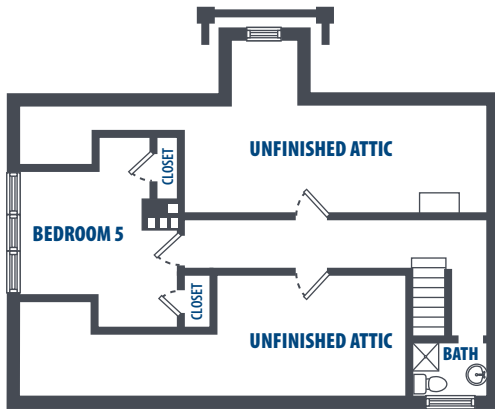

BREMERTON

HUNT MILITARY COMMUNITY

BREMERTON - 1408 DECATUR (QTRS A)

6 Bedroom | 4.5 Bath | 3731 Sq. Ft.*

4168 Greenfish Drive | Silverdale, WA 98315 | Phone: 360-447-5600

**All square footage is approximate.*