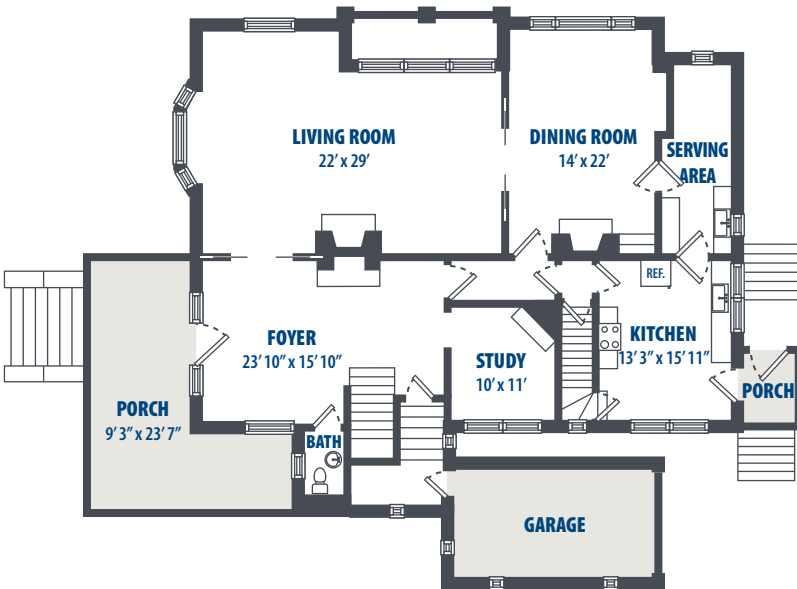

BREMERTON

HUNT MILITARY COMMUNITY

BREMERTON - 1408 DECATUR (QTRS A)

6 Bedroom | 4.5 Bath | 3731 Sq. Ft.*

4168 Greenfish Drive | Silverdale, WA 98315 | Phone: 360-447-5600

**All square footage is approximate.*