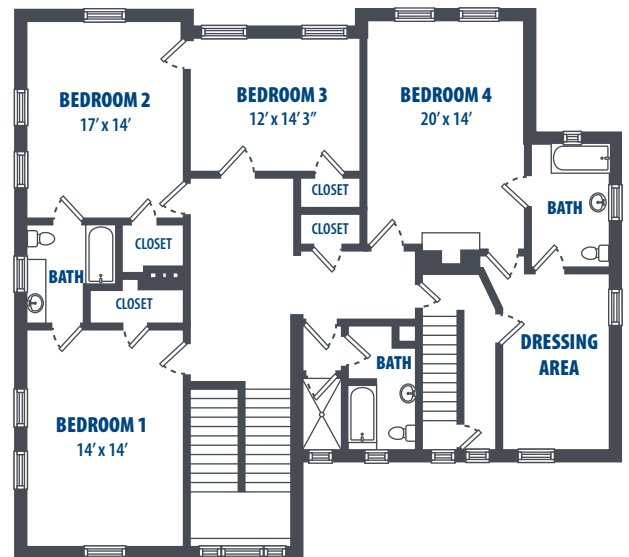

BREMERTON

HUNT MILITARY COMMUNITY

BREMERTON - 1408 DECATUR (QTRS A)

6 Bedroom | 4.5 Bath | 3731 Sq. Ft.*

4168 Greenfish Drive | Silverdale, WA 98315 | Phone: 360-447-5600

**All square footage is approximate.*