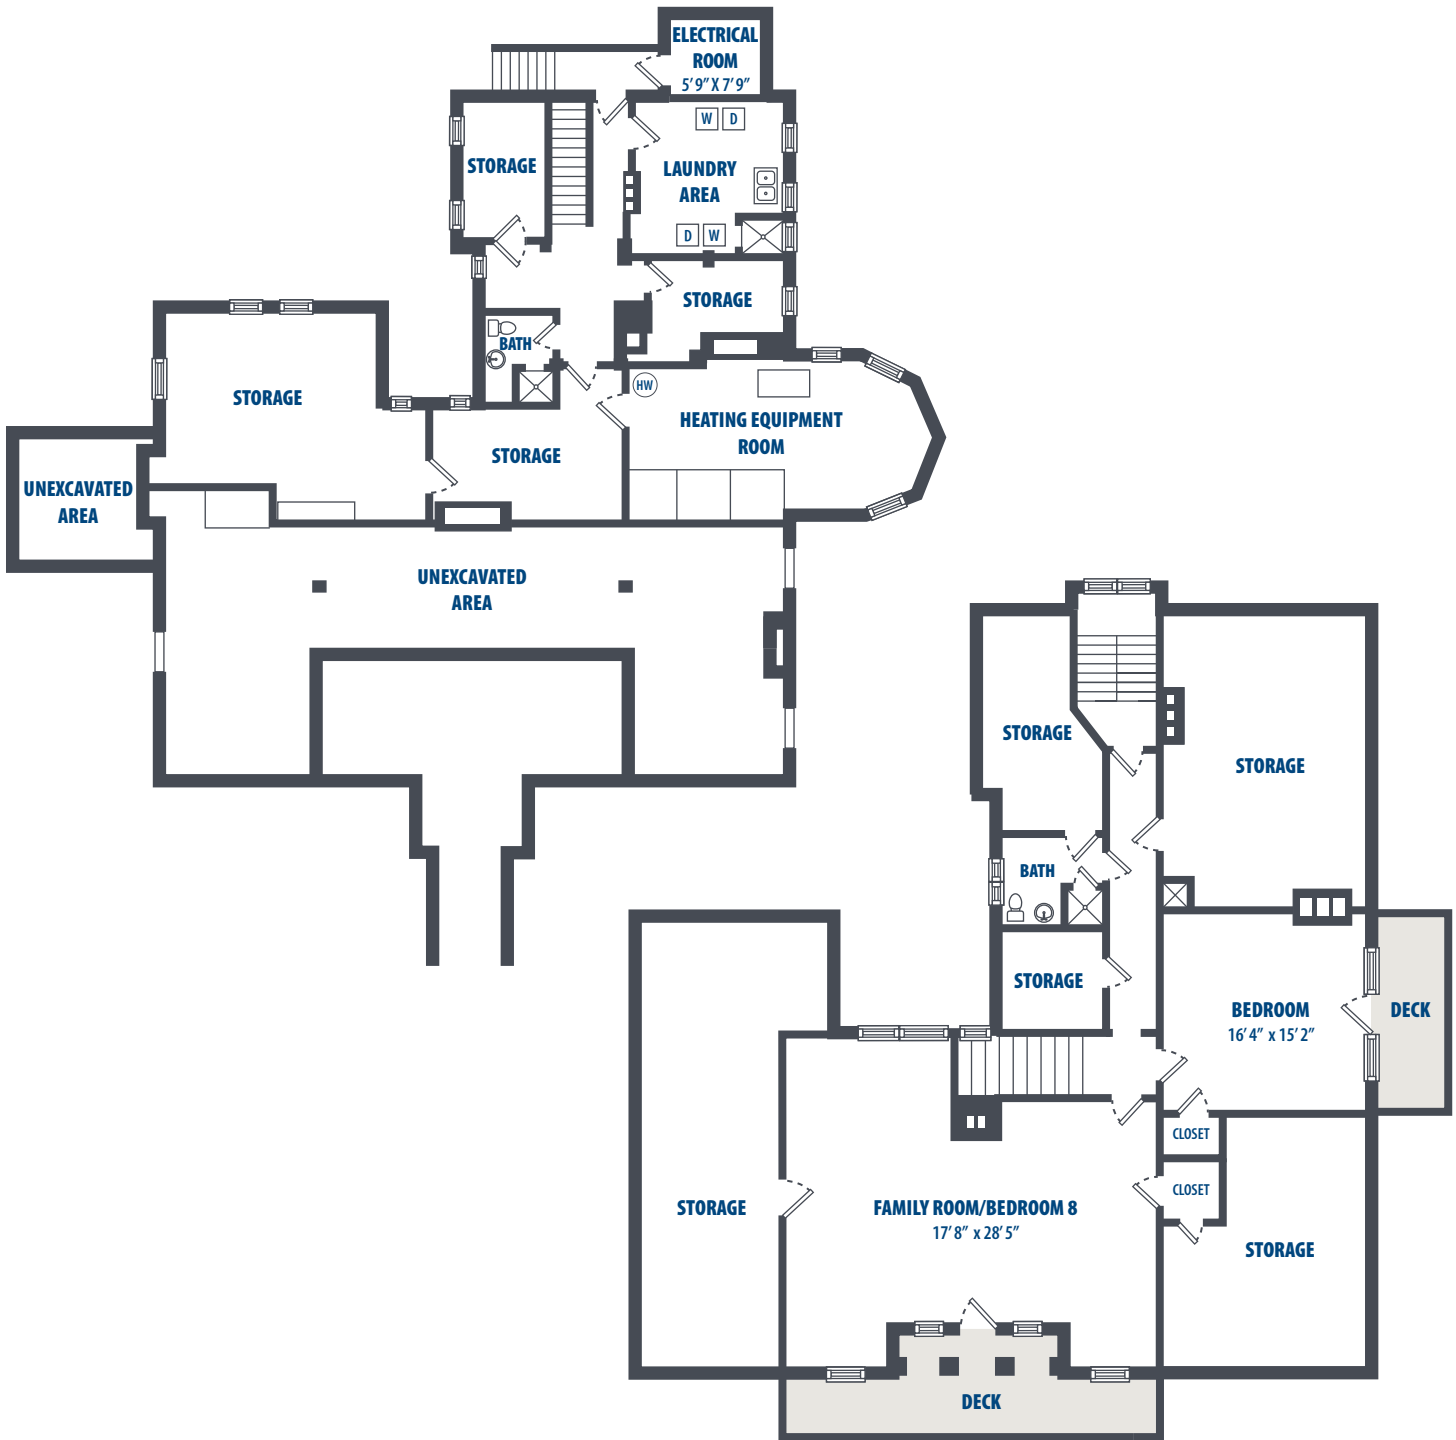

BREMERTON

HUNT MILITARY COMMUNITY

BREMERTON - 1412 DECATUR (QTRS C) 2

8 Bedroom | 5.5 Bath | 7100 Sq. Ft.*

4168 Greenfish Drive | Silverdale, WA 98315 | Phone: 360-447-5600

**All square footage is approximate.*