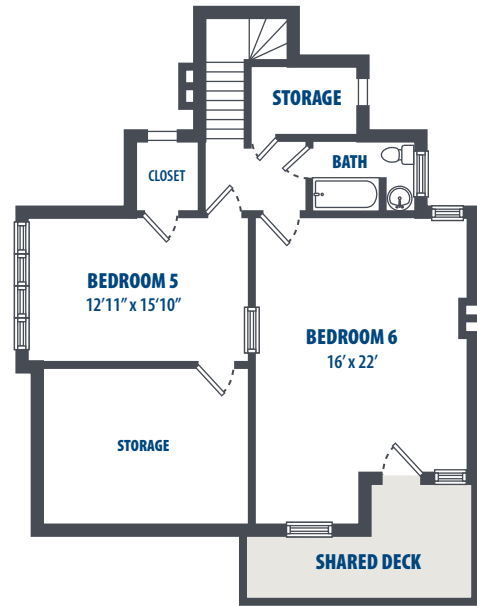

BREMERTON

HUNT MILITARY COMMUNITY

BREMERTON - 1420 DECATUR (QTRS G)

7 Bedroom | 4.5 Bath | 3810 Sq. Ft.*

4168 Greenfish Drive | Silverdale, WA 98315 | Phone: 360-447-5600

**All square footage is approximate.*