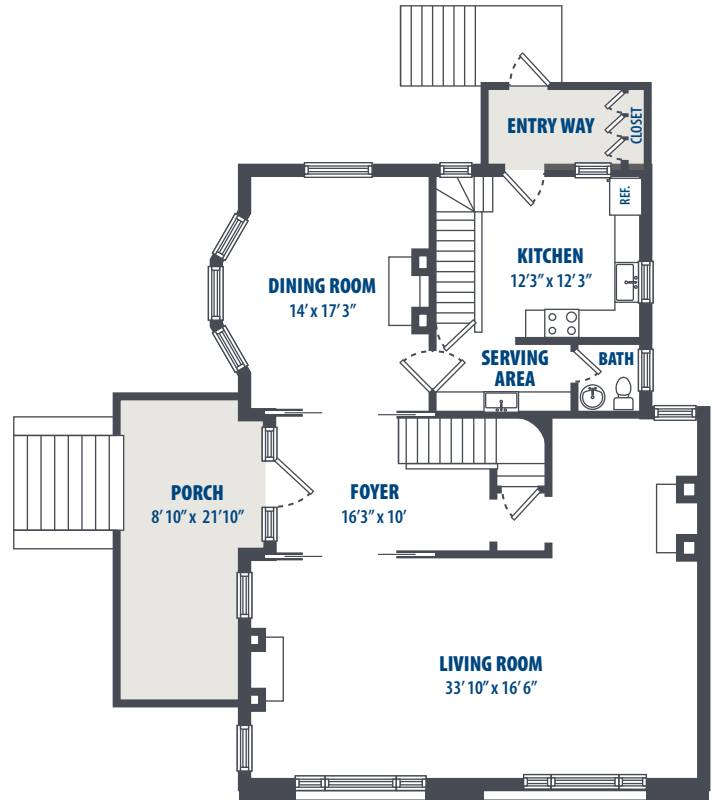

BREMERTON

HUNT MILITARY COMMUNITY

BREMERTON - 1420 DECATUR (QTRS G)

7 Bedroom | 4.5 Bath | 3810 Sq. Ft.*

4168 Greenfish Drive | Silverdale, WA 98315 | Phone: 360-447-5600

**All square footage is approximate.*