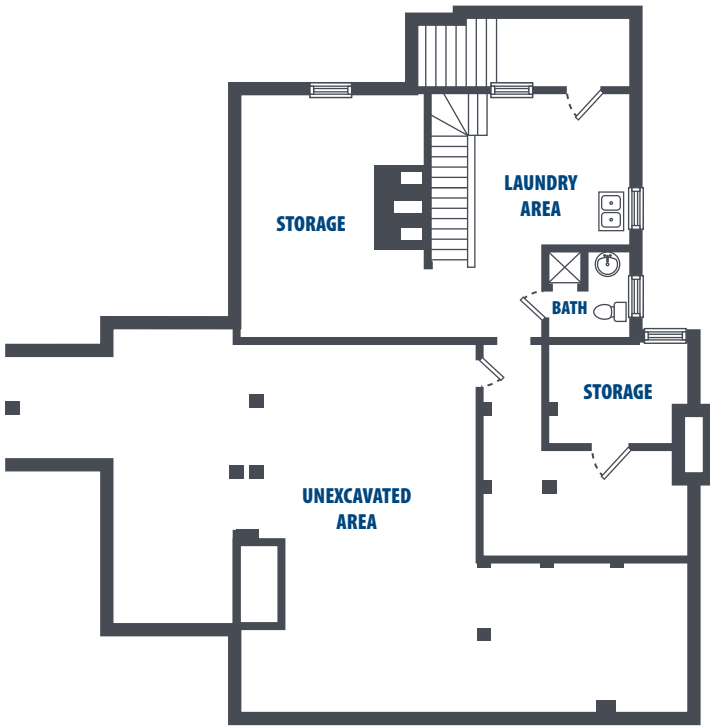

BREMERTON

HUNT MILITARY COMMUNITY

BREMERTON - 1420 DECATUR (QTRS G)

7 Bedroom | 4.5 Bath | 3810 Sq. Ft.*

4168 Greenfish Drive | Silverdale, WA 98315 | Phone: 360-447-5600

**All square footage is approximate.*