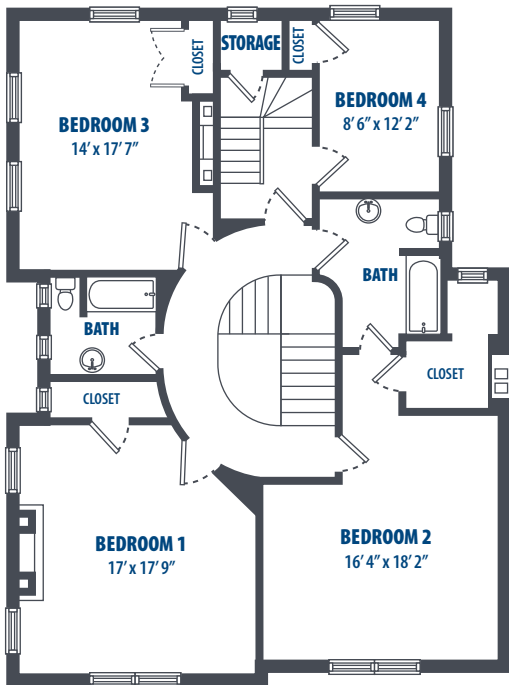

BREMERTON

HUNT MILITARY COMMUNITY

BREMERTON - 1420 DECATUR (QTRS G)

7 Bedroom | 4.5 Bath | 3810 Sq. Ft.*

4168 Greenfish Drive | Silverdale, WA 98315 | Phone: 360-447-5600

**All square footage is approximate.*